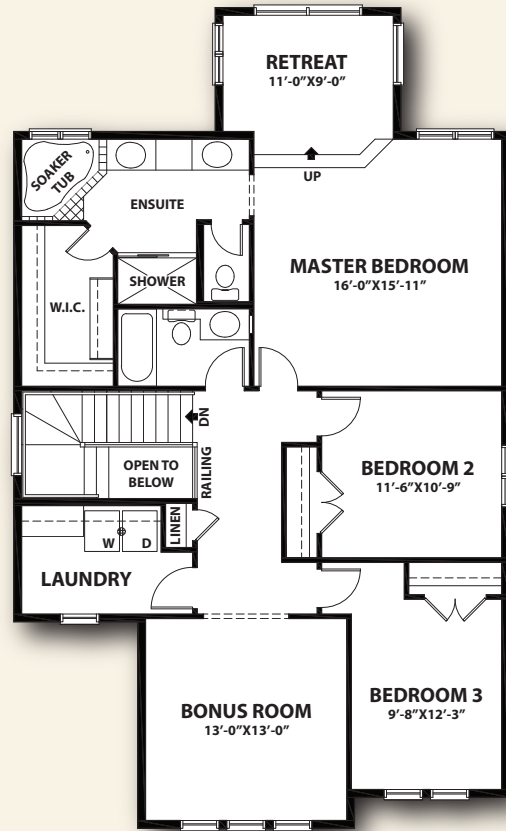

1074 SQ. FT. MAIN FLOOR

1333 SQ. FT. UPPER FLOOR

# HILLSBOROUGH

3 Bedrooms | 2.5 Bathrooms | 2407 sq. ft.