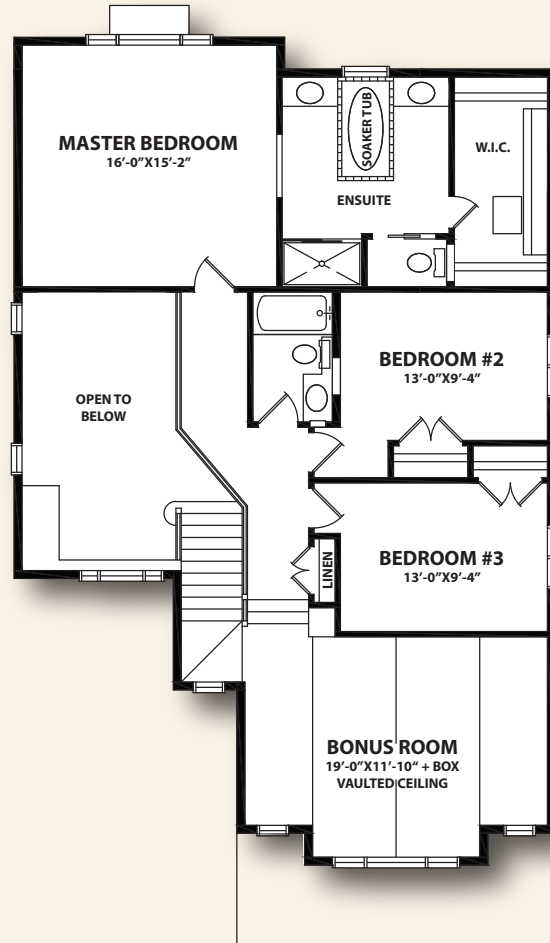

1122 SQ.FT MAIN FLOOR

1264 SQ.FT UPPER FLOOR

# CYPRESS A

3 Bedrooms | 2.5 Bathrooms | 2386 SQ.FT