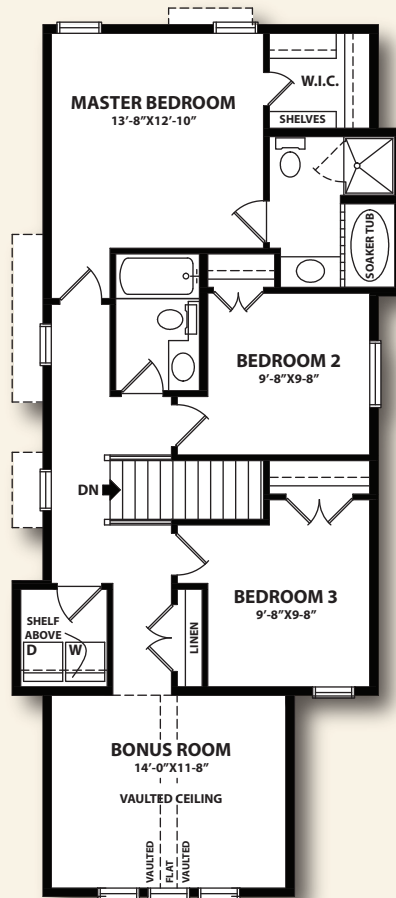

819 SQ. FT. **MAIN FLOOR**
EASTGATE

3 Bedrooms | 2.5 Bathrooms | 1795 SQ. FT.

976 SQ. FT. **UPPER FLOOR**

artist render - subject to change