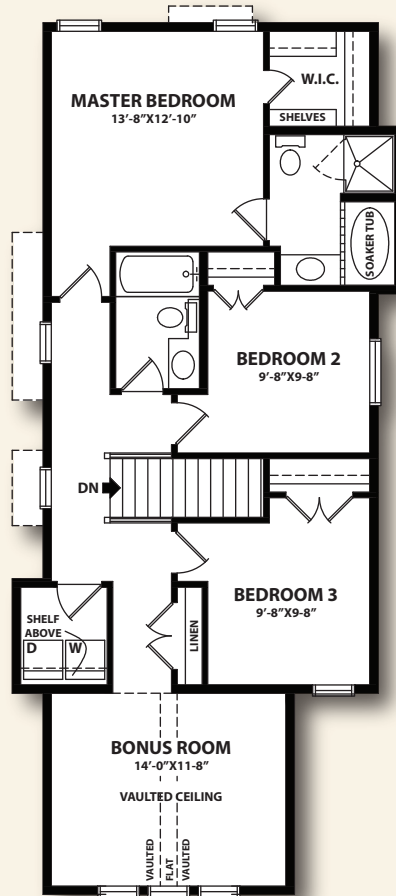

819 SQ. FT. **MAIN FLOOR**
EASTGATE

3 Bedrooms | 2.5 Bathrooms | 1795 SQ. FT.

976 SQ. FT. **UPPER FLOOR**

artist render - subject to change