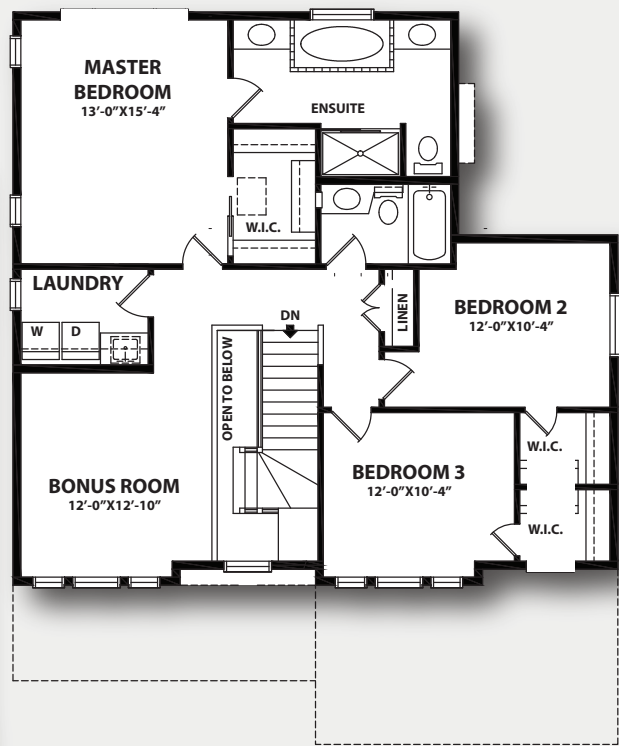

900 SQ. FT. **MAIN FLOOR**

1119 SQ. FT. **UPPER FLOOR**

NIAGARA A

3 Bedrooms
 2.5 Bathrooms
2019 SQ. FT.